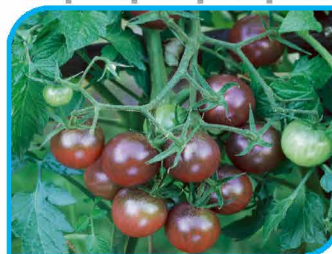

Tomato (Cherry Cordon Type) Black Cherry

Deep Mahogany cherry sized fruits with rich, sweet flavour.

Height: 2m

Natural

100	250	500	1,000	2,500
£4.60	£10.95	£20.80	£40.00	£90.00

Coated

100	250	500	1,000	2,500
£5.50	£13.10	£24.95	£48.00	£108.00