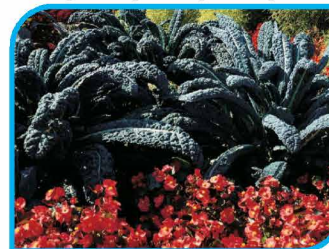

Beet Bulls Blood

Bronze/Green leaves often picked young to add texture and taste to salad mixes.

Natural

1,000	2,500	5,000	10,000	25,000
£4.50	£10.15	£18.65	£35.40	£86.75

Borecole (Kale) Black Tuscany

Large strap leaves which are dark in colour. Well flavoured and hardy. Also known as Black Cabbage or Cavallo Nero.

Natural

25g	50g	100g	250g	500g
£2.80	£5.10	£9.45	£21.80	£40.35

Broccoli (Sprouting) White Eye

Quality selection producing White spears in February/March.

Natural

1,000	2,500	5,000	10,000	25,000
£2.35	£5.30	£9.75	£18.50	£43.50