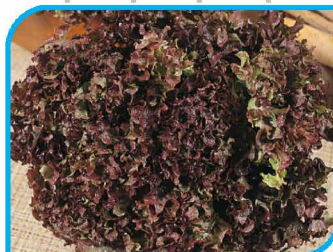

Natural

10g	25g	50g	100g	250g
£2.65	£5.80	£10.90	£20.45	£48.05

Lettuce (Curled-Leaf Type) Lollo Bionda

Produces large heads of very finely curled leaves. Can be harvested very young or when plant is mature. Looks good mixed with Lollo Rossa.

Natural

5g	10g	25g	50g	100g
£1.95	£3.45	£7.50	£14.15	£26.55

Lettuce (Curled-Leaf Type) Lollo Rossa

A compact, non hearting lettuce with a rosette of finely frilled leaves with deep red edge.

Natural

5g	10g	25g	50g	100g
£1.95	£3.45	£7.50	£14.15	£26.55