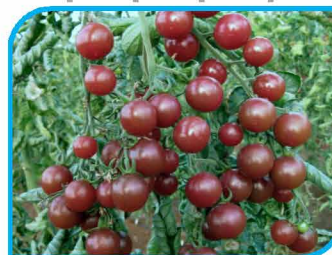

Coated

50	100	250	500	1,000
£5.00	£9.65	£22.95	£43.70	£84.00