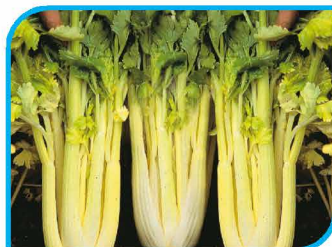

Produces large globular roots with upright foliage. For fresh market or storage.

Natural

10g	25g	50g	100g	250g
£2.65	£5.80	£10.90	£20.45	£48.75

Celery Lathom Blanching Galaxy

A heavy yielding variety with long stringless sticks of crisp tasty celery. Celery Galaxy is reasonably free from bolting it can be sown earlier than other varieties and is also useful for growing in plastic tunnels as well as outdoors.

Natural

500	1,000	2,500	5,000	10,000
£3.35	£6.40	£14.40	£26.50	£50.35

Celery Victoria

Attractive mid-green colour, tall with fleshy petioles. Self-blanching with erect habit.

Natural

500	1,000	2,500	5,000	10,000
£3.35	£6.40	£14.40	£26.50	£50.35