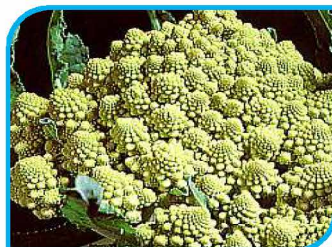

Natural

250	500	1,000	2,500	5,000
£3.95	£7.50	£14.40	£32.40	£59.60

Celeriac Giant Prague

Produces large globular roots with upright foliage. For fresh market or storage.