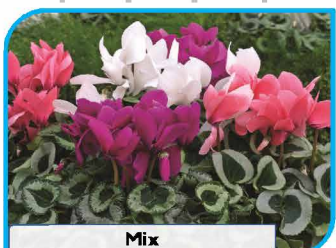

Colours: Deep Rose, Light Purple, Pink Flame, Purple, Rose, Salmon, Scarlet, White, Wine and Mix

Natural				
50	100	250	500	1,000
£12.70	£24.45	£58.20	£110.85	£213.20

Cyclamen persicum
Winter Ice F1

Large-Type. Suitable to the late season. Silver leaves. Thrives inside or outside under mild winter conditions. Container size 13-20cm.

Height: 30-35cm

Colours: Light Purple Flame, Purple, Rose, Salmon, Scarlet, White and Mix

Natural				
50	100	250	500	1,000
£13.50	£25.90	£61.70	£117.50	£226.00

Gerbera jamesonii
Cartwheel®

Large semi-double flowers with sales appeal. Perfectly suited for 12cm and larger pot production.