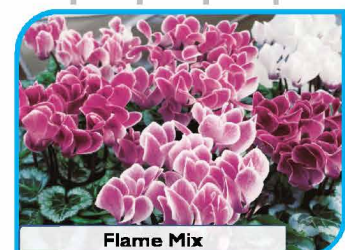

Colours: Deep Rose, Deep Salmon, Light Pink with Eye, Purple, Purple Flame, Rose, Scarlet, Scarlet South, White, Wine Flame and Mix

Natural

50	100	250	500	1,000
£12.90	£24.80	£59.00	£112.40	£216.20

Mix

Cyclamen persicum

Silverado F1

Mini-Type. Uniform and habit timing. Pot size 6-12cm. Slightly more vigorous than Miracle.

Height: 15-20cm

Colours: Purple, Rose, Scarlet, White and Wine. Mixes: Mix and Purple Flame Mix

Natural

50	100	250	500	1,000
£12.70	£24.45	£58.20	£110.85	£213.20

Flame Mix

NEW **Cyclamen persicum**
Snowridge Maxi F1

The most versatile Cyclamen type, now also available with large flowers. Snowridge can be grown all season thanks to its heat tolerance and Botrytis tolerance. Dense plants with unique flower pattern for 12-15cm pots.
Colours: Purple, Rose and Scarlet