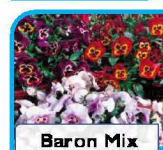

Radiance Red