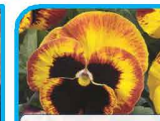

Pansy (Viola wittrockiana) Inspire F1

Large flowered. Genetically compact, early and uniform.

Height: 15cm

Colours: Blue Angel, Blue Blotch, Blue Velvet, Carmine Blotch, Deep Blue Blotch, Deep Orange, Golden Yellow, Lavender Pink, Lemon Blotch, Lemon Red Blotch, Lilac Shades, Lilac Blotch, Peach Shades, Primrose, Purple, Purple & Orange, Purple & White, Red with Blotch, Ruby, Scarlet, Silver Blue, Silver Blue Blotch, Terracotta, True Blue, Violet & Yellow, White, White Blotch, White Red Blotch, Yellow Blotch and Yellow Red Wing. Blotched Mix and Clear face Mix

Natural

250	500	1,000	2,500	5,000
£7.50	£14.30	£27.50	£61.90	£113.85

Pansy (Viola wittrockiana) Italia F1

Large flowers, compact and early plants that perform well in the pack and garden. Highly uniform.

Height: 10cm

Colours: Blue Top, Deep Blue Blotch, Lemon Blotch, Pink Blotch, Pure Apricot, Pure Rose, Pure Yellow, Red Blotch, Rose Blotch, Violet Blotch, White Blotch and Yellow Blotch

Natural

250	500	1,000	2,500	5,000
£7.80	£14.80	£28.50	£64.15	£118.00

Pansy (Viola wittrockiana) Joker F2

Very good F2 novelty series, early flowering and winter hardy.

Height: 15cm

Colours: Jolly® Jocker (Purple with Orange Face) Light Blue (Sky Blue with White Face), Mahogany-Gold, Poker Face (Orange and Violet), Red & Gold (Bicolour), Violet & Gold (Bicolour) and Joker Mix (Mixture of Above)

Natural

250	500	1,000	2,500	5,000
£2.40	£4.60	£8.80	£19.80	£36.45

Pansy (Viola wittrockiana) Karma™ F1

Large-flowered, spring flowering Pansy. Bushy Plants, early to flower with strong root systems.

Height: 15-20cm