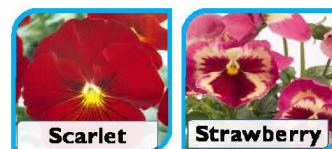

Colours: Gelato Red Tricolour, Harlequin Purple, Lilac Lemon, Orchid Rose Tricolour, Terracotta and Tricolour Orchid

Natural				
250	500	1,000	2,500	5,000
£7.50	£14.30	£27.50	£61.90	£113.85

For more information or technical advice, please ring
01482 890010

Pansy (Viola wittrockiana) Dynamite®

Large-flowered Pansy series for autumn sales. Suitable for pack or pot production.

Height: 15cm

Colours: Beacon Blue, Blue White Shades, Blue Centre, Blue Jeans, Blue with Blotch, Cream, Deep Blue with Blotch, Deep Rose with Blotch, Golden, Lavender, Light Blue, Orange, Pure White, Purple, Purple Rose & White, Red & Yellow, Red with Blotch, Rose, Scarlet, Strawberry, White with Blotch, True Blue, White with Rose Blotch, Wine Flash, Yellow and Yellow with Blotch. Mixes: Blotch Mix, Clear Mix, Select Mix, Waterfall Mix and Mix

Natural				
250	500	1,000	2,500	5,000
£7.45	£14.15	£27.20	£61.20	£112.60

Pansy (Viola wittrockiana) Flamenco FI

Medium sized double flowers, uniform and early to flower, compared to its competitors.

Colours: Mix