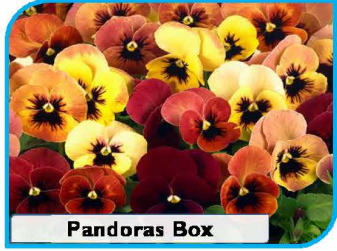

250	500	1,000	2,500	5,000
£7.50	£14.30	£27.50	£61.90	£113.85

Pansy (Viola wittrockiana) Pandora F1

Early flowering mini Pansy with neat and compact foliage with unusual colour Autumn through to Spring flowering
Colours: Aurora, Beacon Blue, Blue Blotch, Blue Moon, Blue Violet, Blue Violet Face, Flambe, Golden with Purple Top, Lemon Blue Top, Leopard, Lilac, Orange Harlequin, Orientale, Pandora's Box, Pure Tangerine, Pure White, Pure Yellow, Purple, Purple Tricolour, Purple Orange Face, Rainbow Capri, Rainbow Celestiale, Rainbow Colours, Rainbow Dolce, Rainbow Sole, Rainbow Stupendo, Rainbow Tramento, Red Moon, Rose Box, Rose Tricolour, Scarlet, Tiger Face, Violet Black, Violet Moon, White 2 Blue, White Blotch, White Purple Top, Yellow Blotch

Natural

250	500	1,000	2,500	5,000
£7.80	£14.80	£28.50	£64.15	£118.00

Pansy (Viola wittrockiana) Power F1

Extra large flowers even under warm conditions. For autumn and late spring sales
Colours: Blue and White, Blue Jeans, Blue Blotch, Blueberry & Cream, Clear Purple, Clear White, Clear Yellow, Deep Blue Blotch, Fire, Lavender Shades, Marina, Ocean, Patricia, Primrose, Purple Blotch, Red Blotch, Rosalyn, Rose Blotch, Sherry, White Blotch, Yellow Blotch
Mixes: Choice Mix, Growers Select Mix and Mix.