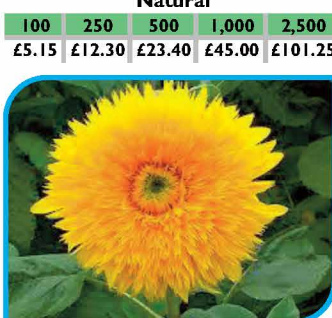

Fragrant foliage often used in mixture bouquets.
Height: 1.5m
Colour: Grey/Green Foilage

Natural				
100	250	500	1,000	2,500
£2.80	£6.60	£12.60	£24.20	£54.45

Helichrysum bracteatum Swiss Giants

Large double strawflowers. Best selection for cutting.
Height: 1.2m
Colour: Mixed

Natural				
2,500	5,000	10,000	25,000	50,000
£2.60	£4.75	£9.05	£22.15	£43.40

Helianthus annuus (Sunflower) Double Shine F1

Cutflower sunflower 100% double. Pollenless flowers with excellent shelf life, suitable for greenhouse or outdoor production.
Height: 1m
Colour: Golden Yellow

Natural				
100	250	500	1,000	2,500
£5.15	£12.30	£23.40	£45.00	£101.25

Helianthus annuus (Sunflower) Sonja®

Cutflower Sunflower. Non branching. Tangerine with dark centre.
Height: 1m
Colour: Tangerine

Natural				
250	500	1,000	2,500	5,000
£5.60	£9.10	£17.45	£39.25	£72.25

Natural				
250	500	1,000	2,500	5,000
£7.15	£13.60	£26.20	£58.95	£108.45

Helianthus annuus (Sunflower) Sunrich™ F1

Pollenless with long lasting, densely petaled and upright facing on strong stems.
Height: 90-150cm
Colours: Gold (green centre), Lemon (dark centre), Orange (dark centre)