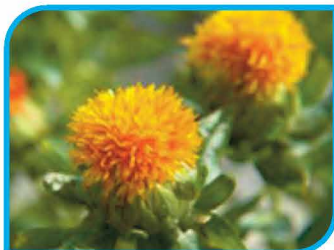

Eucalyptus type leaves with yellow green flowers.

Height: 60cm

Colour: Yellow/Green

Natural

1,000	2,500	5,000	10,000	25,000
£3.40	£7.65	£14.10	£26.75	£65.50

Carthamus tinctorius Sunburst

Top selection for field grown cut flowers (the professional choice).

Height: 1.25m

Colour: Bright Orange

Natural

250	500	1,000	2,500	5,000
£3.05	£5.85	£11.20	£25.20	£46.40

Catanache caerulea

Cornflower type flowers with grey-green leaves.

Height: 60cm

Colour: Blue

Natural

500	1,000	2,500	5,000	10,000
£4.40	£8.40	£18.90	£34.80	£66.10

Centaurea cyanus Ball (Cornflower)

Tall double-flowered strain. Popular as a cut flower.

Height: 80cm

Colours: Black, Blue, Mauve, Pink, Red, White and Mixed