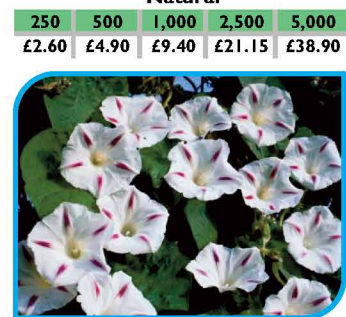

Natural				
250	500	1,000	2,500	5,000
£8.30	£15.80	£30.40	£68.40	£125.85

Ipomoea nil (Morning Glory) 'Grandpa Ott'

Heirloom variety, flowers are purple blue with darker purple stripes.
Height: 300cm
Colour: Blue-Purple

Natural				
250	500	1,000	2,500	5,000
£2.20	£4.15	£8.00	£18.00	£33.10

Ipomoea nil (Morning Glory) 'Milky Way'

Climber variety with white flowers with delicate purple star
Height: 300cm
Colour: White & Purple

Natural				
250	500	1,000	2,500	5,000
£2.60	£4.90	£9.40	£21.15	£38.90

For more information or technical advice, please ring 01482 890010

Lots of quick & convenient ways to pay

= CUT FLOWERS

= CLIMBERS

Ipomoea nil (Morning Glory) 'Scarlet O Hara'

Annual Vining plant that will grow and flower till the first frost.

Height: 300-450cm

Colour: Bright Scarlet

Natural

250	500	1,000	2,500	5,000
£2.20	£4.15	£8.00	£18.00	£33.10

Ipomoea tricolor (Morning Glory) 'Flying Saucer'