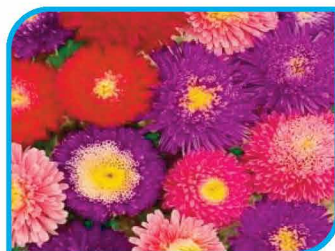

Natural

1,000	2,500	5,000	10,000	25,000
£1.85	£3.15	£5.80	£11.00	£28.50

Aster (Callistephus chinensis) Matador®

Upright habit with strong stems.

Height: 80cm

Colour: Mixed