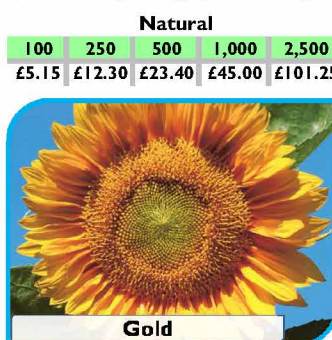

Natural				
100	250	500	1,000	2,500
£5.15	£12.30	£23.40	£45.00	£101.25

Helianthus annuus (Sunflower) Sonja®

Cutflower Sunflower. Non branching. Tangerine with dark centre.
Height: 1m
Colour: Tangerine

Natural				
250	500	1,000	2,500	5,000
£5.60	£9.10	£17.45	£39.25	£72.25

Natural				
250	500	1,000	2,500	5,000
£7.15	£13.60	£26.20	£58.95	£108.45

Helianthus annuus (Sunflower) Sunrich™ F1

Pollenless with long lasting, densely petaled and upright facing on strong stems.
Height: 90-150cm
Colours: Gold (green centre), Lemon (dark centre), Orange (dark centre)

Natural				
100	250	500	1,000	2,500
£5.15	£12.30	£23.40	£45.00	£101.25

Helianthus annuus (Sunflower) Tiffany™ F1

Professional quality Sunflower. Round orange flowers with dark discs.
Height: 1.8m
Colour: Orange with Dark Center

Natural				
250	500	1,000	2,500	5,000
£8.30	£15.80	£30.40	£68.40	£125.85

Ipomoea nil (Morning Glory) 'Grandpa Ott'

Heirloom variety, flowers are purple blue with darker purple stripes.
Height: 300cm
Colour: Blue-Purple