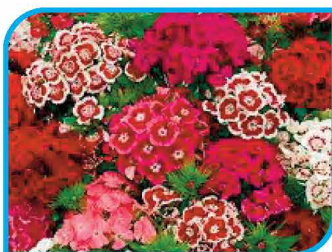

Visit our brand new website

www.breedersseeds.co.uk

= CUT FLOWERS

= CLIMBERS

Dianthus barbatus (Sweet William) Messenger Mix

Good colour range for cutting.
Early flowering.
Height: 50cm
Colour: Mixed

Natural				
10,000	25,000	50,000	100,000	250,000
£2.75	£6.75	£13.20	£25.65	£62.80

Dianthus barbatus (Sweet William) Super Double

Good proportion of double blooms.
Height: 50cm
Colour: Mixed

Natural				
10,000	25,000	50,000	100,000	250,000
£4.00	£9.90	£19.25	£37.35	£91.50

Eucalyptus gunnii Silverdrop

Fragrant foliage often used in mixture bouquets.
Height: 1.5m
Colour: Grey/Green Foilage

Natural				
100	250	500	1,000	2,500
£2.80	£6.60	£12.60	£24.20	£54.45

Helichrysum bracteatum Swiss Giants

Large double strawflowers. Best selection for cutting.
Height: 1.2m
Colour: Mixed