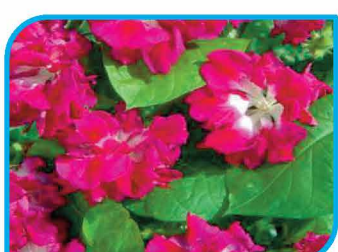

Natural

250	500	1,000	2,500	5,000
£4.90	£9.36	£18.00	£40.50	£74.50

Thunbergia alata (Black-eyed Susan) 'Aurantiaca Oculata'

Half Hardy annual, flowering from May till October

Height: 200cm

Colour: Orange with dark eye