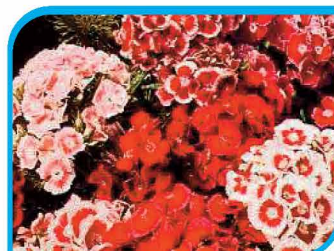

Natural

500	1,000	2,500	5,000	10,000
£4.40	£8.40	£18.90	£34.80	£66.10

Centaurea cyanus Ball (Cornflower)

Tall double-flowered strain. Popular as a cut flower.

Height: 80cm

Colours: Black, Blue, Mauve, Pink, Red, White and Mixed

Natural

1,000	2,500	5,000	10,000	25,000
£1.85	£3.00	£5.50	£10.45	£25.65

Dianthus barbatus (Sweet William) Auricula Eyed Mix

Large flowered mix with clearly defined eyes.

Height: 50cm

Colour: Mixed

Natural

10,000	25,000	50,000	100,000	250,000
£2.50	£6.15	£12.10	£23.45	£57.45

Dianthus barbatus (Sweet William) Floriade Extra Early Mix

Flowers 3 weeks earlier than standard varieties.

Height: 60cm

Colour: Mix

Natural

10,000	25,000	50,000	100,000	250,000
£2.80	£6.90	£13.40	£26.00	£63.70