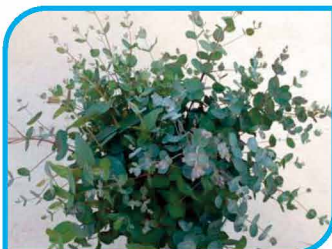

Dianthus barbatus (Sweet William) Super Double

Good proportion of double blooms.
Height: 50cm
Colour: Mixed

Natural				
10,000	25,000	50,000	100,000	250,000
£4.00	£9.90	£19.25	£37.35	£91.50

Eucalyptus gunnii Silverdrop

Fragrant foliage often used in mixture bouquets.
Height: 1.5m
Colour: Grey/Green Foilage

Natural				
100	250	500	1,000	2,500
£2.80	£6.60	£12.60	£24.20	£54.45

Helichrysum bracteatum Swiss Giants

Large double strawflowers. Best selection for cutting.
Height: 1.2m
Colour: Mixed

Natural				
2,500	5,000	10,000	25,000	50,000
£2.60	£4.75	£9.05	£22.15	£43.40

Helianthus annuus (Sunflower) Double Shine F1

Cutflower sunflower 100% double. Pollenless flowers with excellent shelf life, suitable for greenhouse or outdoor production.
Height: 1m
Colour: Golden Yellow