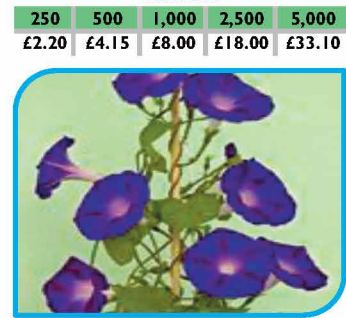

Natural				
100	250	500	1,000	2,500
£5.15	£12.30	£23.40	£45.00	£101.25

Helianthus annuus (Sunflower) Tiffany™ F1

Professional quality Sunflower. Round orange flowers with dark discs.
Height: 1.8m
Colour: Orange with Dark Center

Natural				
250	500	1,000	2,500	5,000
£8.30	£15.80	£30.40	£68.40	£125.85

Ipomoea nil (Morning Glory) 'Grandpa Ott'

Heirloom variety, flowers are purple blue with darker purple stripes.
Height: 300cm
Colour: Blue-Purple

Natural				
250	500	1,000	2,500	5,000
£2.20	£4.15	£8.00	£18.00	£33.10

Ipomoea nil (Morning Glory) 'Milky Way'

Climber variety with white flowers with delicate purple star
Height: 300cm
Colour: White & Purple

Natural				
250	500	1,000	2,500	5,000
£2.60	£4.90	£9.40	£21.15	£38.90

For more information or technical advice, please ring 01482 890010

Lots of quick & convenient ways to pay

= CUT FLOWERS

= CLIMBERS

Ipomoea nil (Morning Glory) 'Scarlet O Hara'